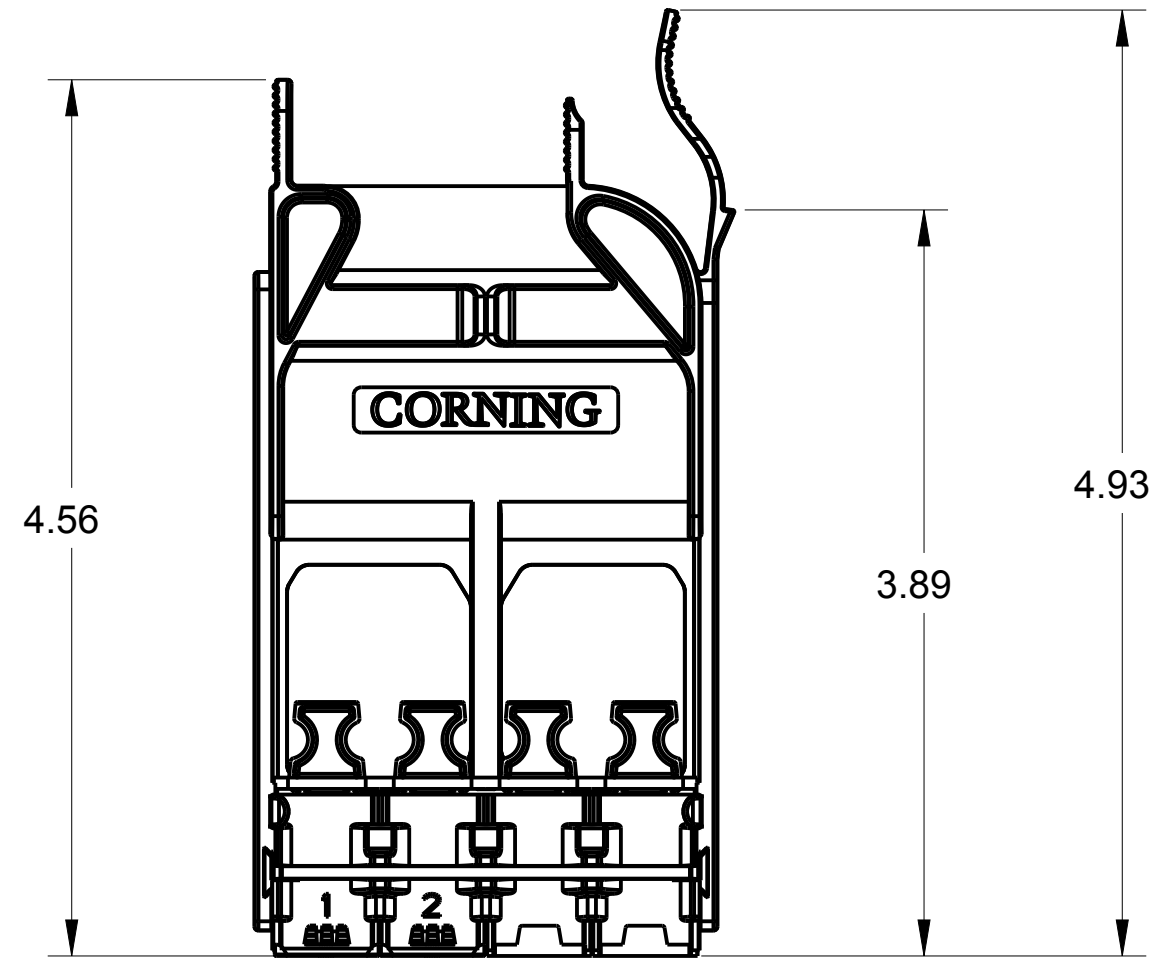

EDGE8-CP16-V3

TOP VIEW

FRONT VIEW

RIGHT VIEW