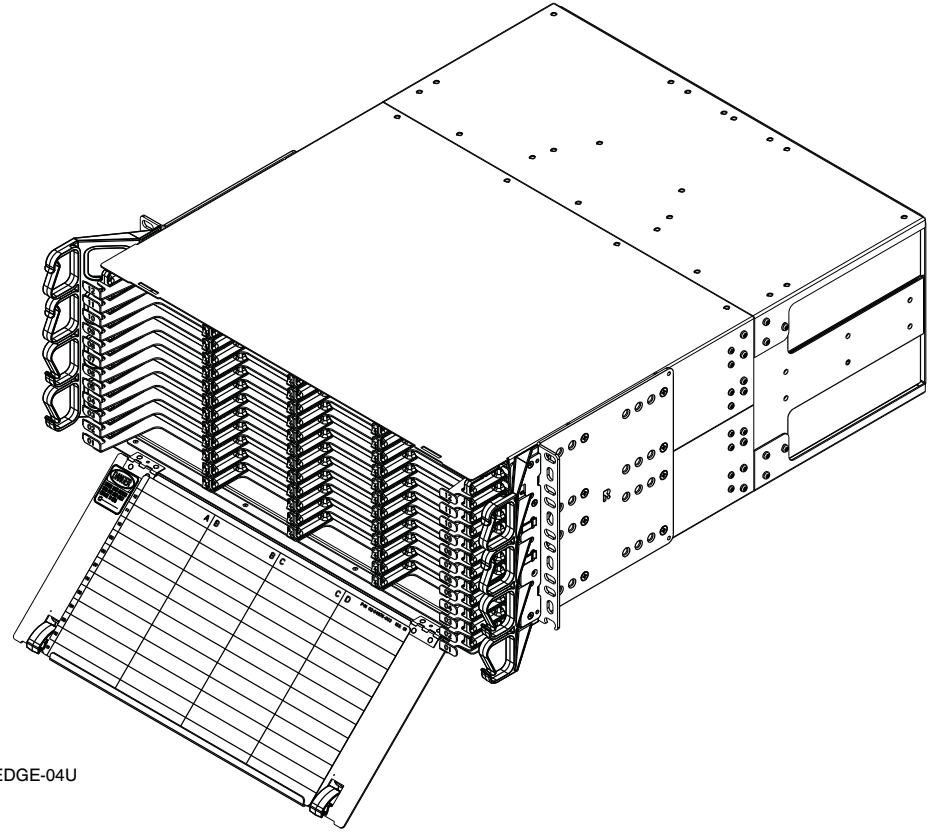

TOP (CLOSED)

ASSEMBLY: EDGE-04U

FRONT (CLOSED)

RIGHT (CLOSED)