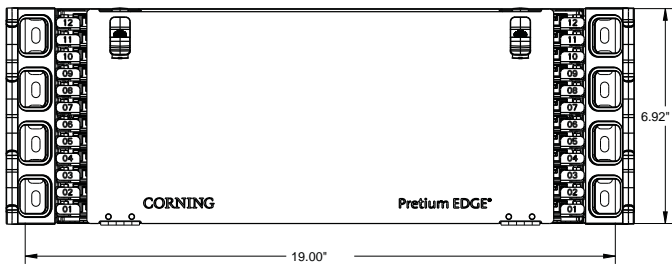

TOP (CLOSED)

ASSEMBLY: EDGE-04U

FRONT (CLOSED)

RIGHT (CLOSED)